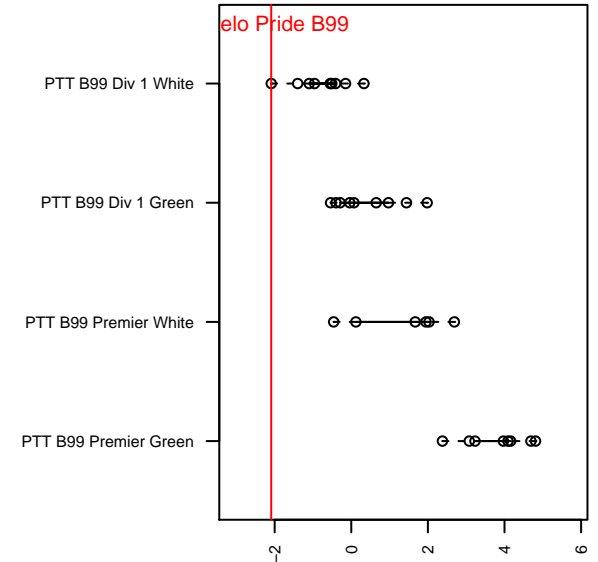

Thelo Pride B99
Dots are actual minus expected GF (blue circles) and GA (red triangles).
Blue line is smoothed change in attack strength. Red is smoothed change in defense strength.

**attack and defense variance (black dot)
relative to other teams
and top 10 in region**

**attack and defense rating
relative to others at age
and all opponents in last 13 months**

elo Pride B99

Performance relative to 13 month average

Performance relative to 13 month average

date	home		away		venue	pred.home	pred.away
2016-04-24	CSC Storm White B99	4	Thelo Pride B99	0	2015 OYS Presidents Cup B99	1.77	0.74
2016-04-17	Thelo Pride B99	0	Capital FC Timbers Black Barcelona B99	2	2015 OYS Presidents Cup B99	0.72	2.17
2016-04-16	Thelo Pride B99	0	4-H Tapatio B99	4	2015 OYS Presidents Cup B99	0.99	4.74
2016-04-10	Eastside Timbers Black B99	3	Thelo Pride B99	0	2015 OYS Presidents Cup B99	2.19	0.55
2016-04-03	FC West B99	5	Thelo Pride B99	0	2015 PTT B99 Division 1 White	2.42	1.04
2016-04-02	Thelo Pride B99	2	CSC Storm White B99	2	2015 PTT B99 Division 1 White	0.74	1.77
2016-03-12	GPYSC Adrenaline B99	2	Thelo Pride B99	2	2015 PTT B99 Division 1 White	2.08	1.17
2016-03-05	Thelo Pride B99	1	Westside Timbers Mundial B99	4	2015 PTT B99 Division 1 White	1.41	2.34
2016-02-27	PCU Black B99	2	Thelo Pride B99	2	2015 PTT B99 Division 1 White	2.22	0.94
2016-02-13	Crossfire Oregon Black B99	0	Thelo Pride B99	3	2015 PTT B99 Division 1 White	2.86	1.39
2016-02-07	Thelo Pride B99	1	GPYSC Adrenaline B99	2	2015 PTT B99 Division 1 White	1.17	2.08
2016-02-06	Thelo Pride B99	2	FC West B99	3	2015 PTT B99 Division 1 White	1.04	2.42
2016-01-30	Thelo Pride B99	0	Eastside Timbers Black B99	0	2015 PTT B99 Division 1 White	0.55	2.19
2016-01-23	Capital FC Timbers White B99	0	Thelo Pride B99	0	2015 PTT B99 Division 1 White	1.74	0.54